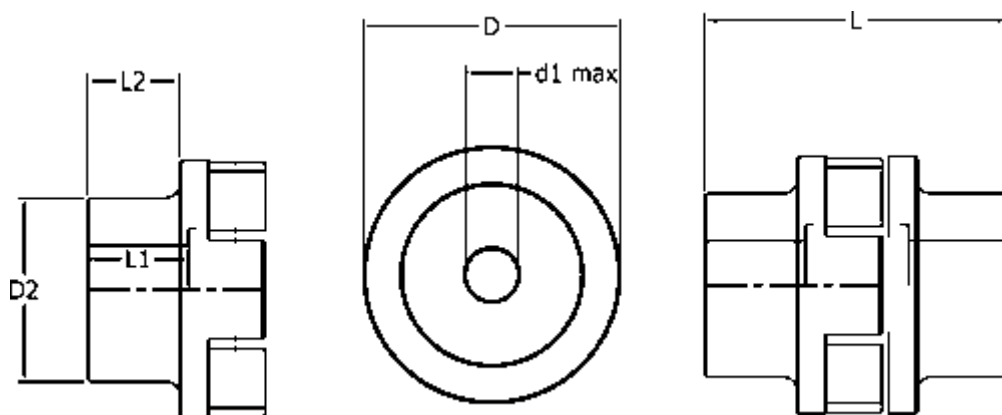

Data Sheet

Article number: 3302400200

Description: Tschan Hub ST S400 part 200
Maks. boring 160 mm

Measures

D	= 400
d1 max	= 160
D2	= 225
L	= 400
L1	= 163.5
L2	= 137